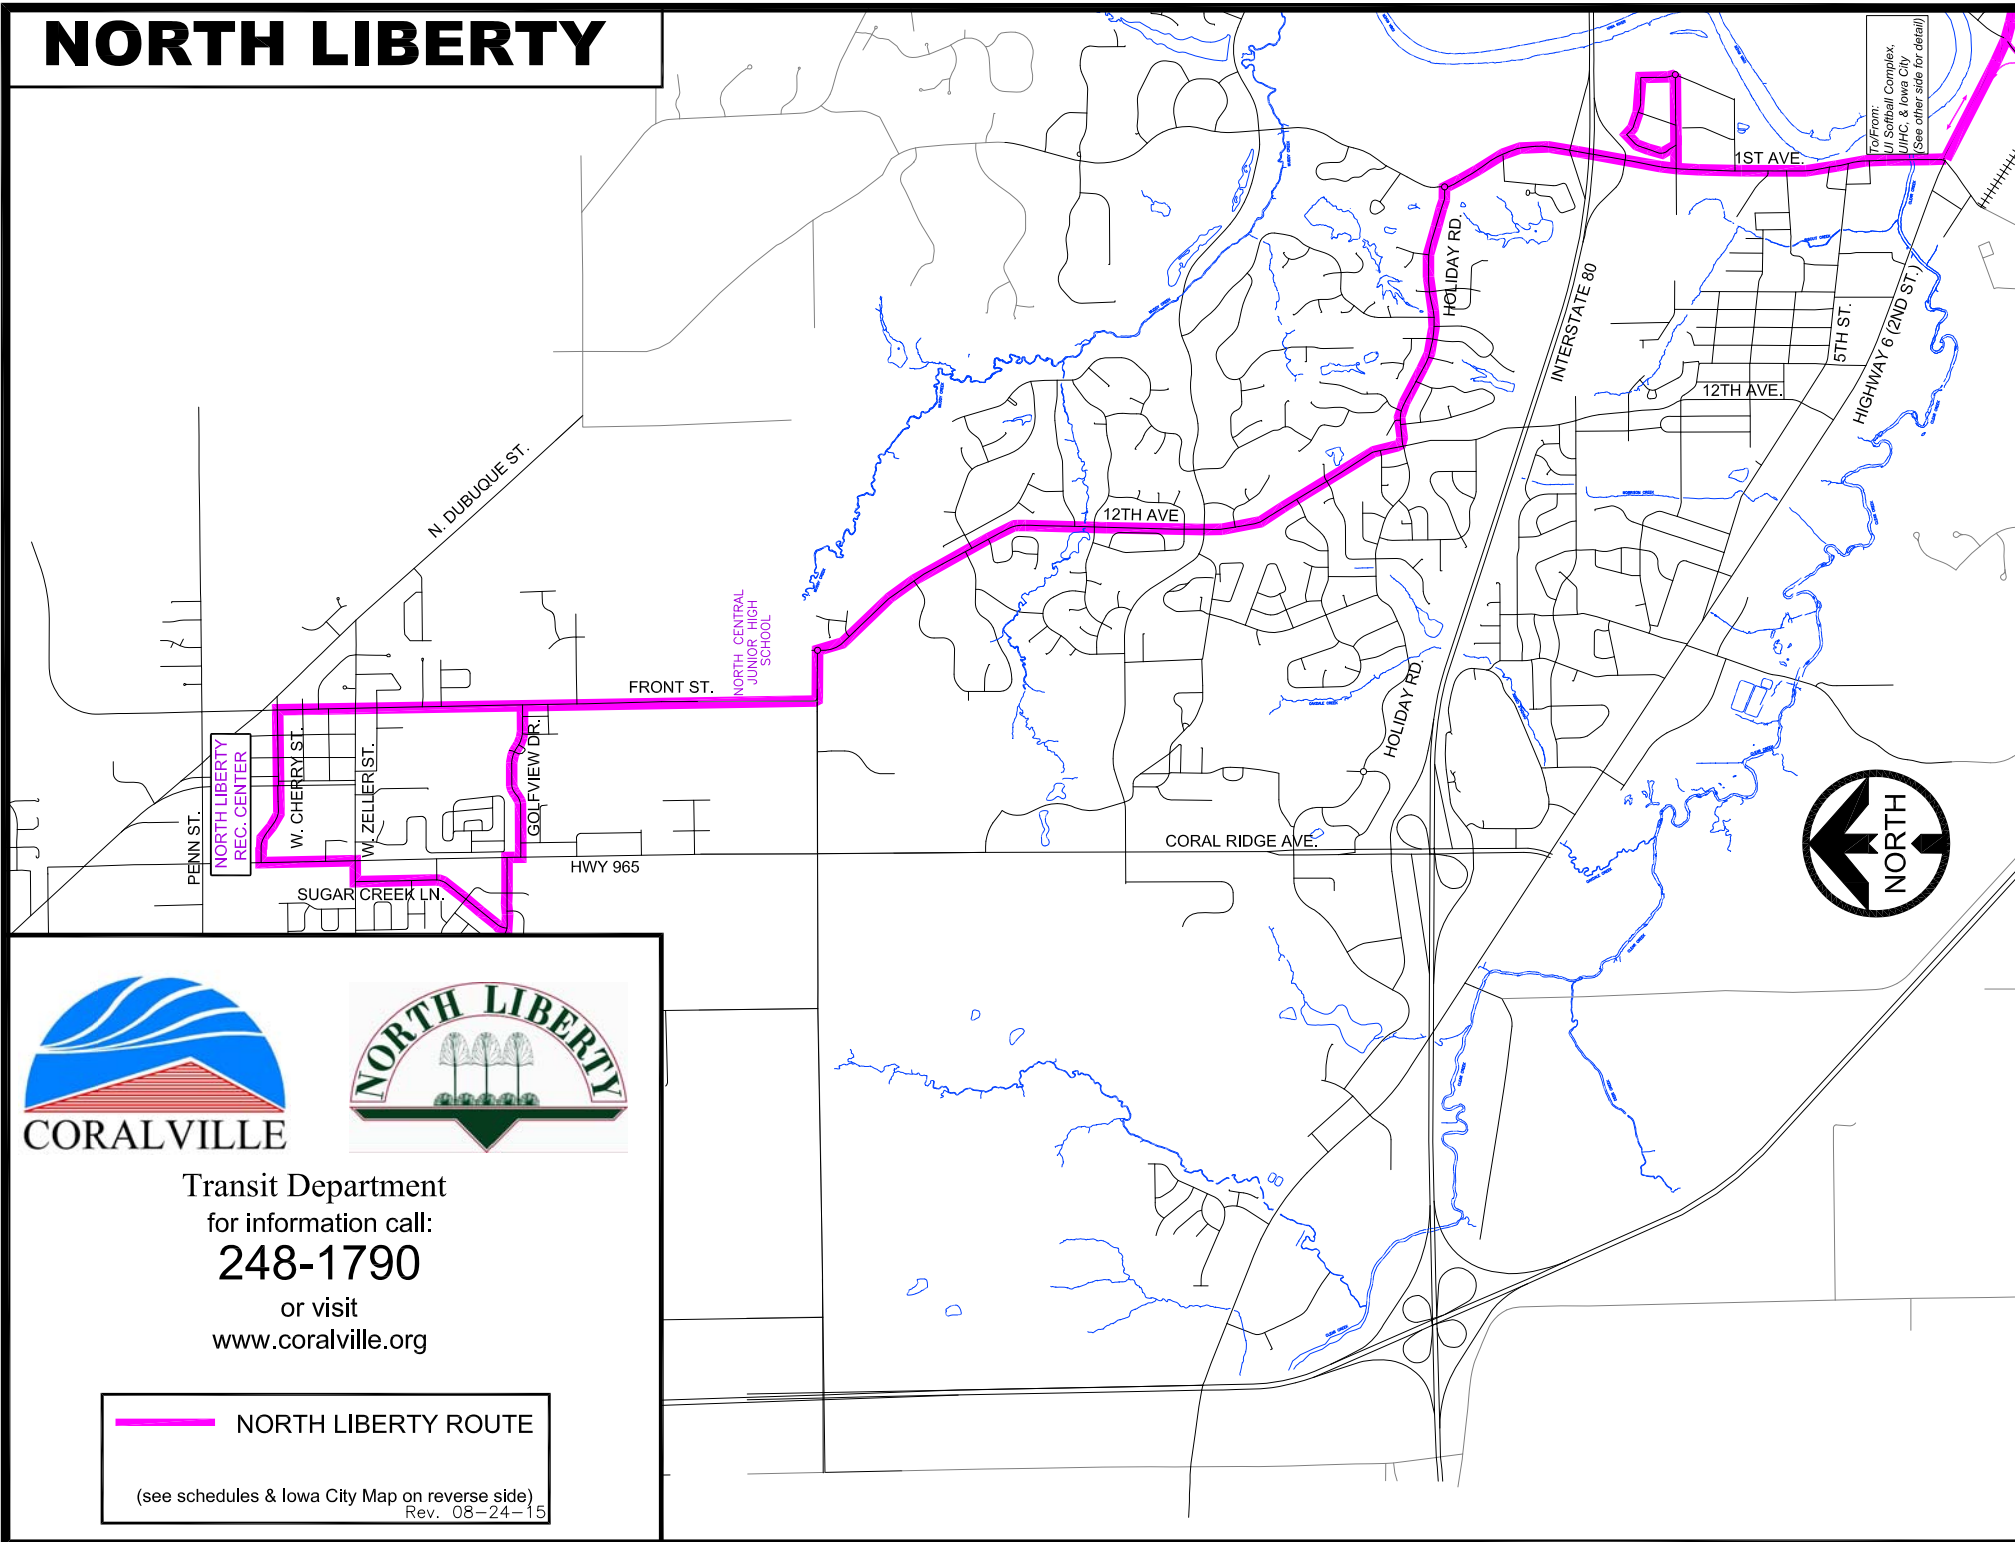

NORTH LIBERTY

To/From:
UI Softball Complex,
UJHC, & Iowa City
(See other side for details)

Transit Department
for information call:
248-1790
or visit
www.coralville.org

 NORTH LIBERTY ROUTE

(see schedules & Iowa City Map on reverse side)
Rev. 08-24-15

NORTH LIBERTY RUNS MONDAY - FRIDAY only.

OUTBOUND TO NORTH LIBERTY						INBOUND TO CORALVILLE & IOWA CITY							
LV	LV	LV	LV	LV	LV	LV	LV	LV	LV	LV	LV	LV	ARR
Coralville			North Liberty			Iowa City							
10th St & 12th Ave	12th Ave & Holiday Rd	Golfview Dr & Heidi Ln.	Fairview Ln & Augusta Cr.	Sugar Creek Ln & W. Zeller St	NL Rec Center	W. Cherry & Front St	Front St & Vandello Dr	12th Ave & Liberty Ln.	Holiday Rd & 1st Ave	Intermodal	Hardin Library	Iowa City	
5223	5201	5850	5860	5875	5840	5831	5801	0346	0366	5000	0254	0001	
6:38 AM	6:40	6:47	6:50	6:54	7:00	7:02	7:05	7:11	7:14	7:20	7:30	7:37	

OUTBOUND TO NORTH LIBERTY & CORALVILLE						INBOUND TO CORALVILLE							
LV	LV	LV	LV	LV	LV	LV	LV	LV	LV	LV	LV	LV	ARR
Iowa City			Coralville		North Liberty		Coralville						
Iowa City	Univ Hosp	Intermodal	Holiday & 1st Ave	Holiday Dr & Valley View Dr	Front St & Vandello Dr	Front St & W Cherry St	NL Rec Center	W. Zeller & Sugar Creek Ln	Augusta Cr. & Fairview Ln	Golfview Dr & Rebecca St	12th Av & Liberty Ln	12th Av & 10th St	
0001	0253	5000	0365	5203	5800	5830	5840	5876	5861	5851	0346	5220	
5:10 PM	5:15	5:25	5:30	5:34	5:39	5:43	5:48	5:51	5:55	5:58	6:05	6:07	