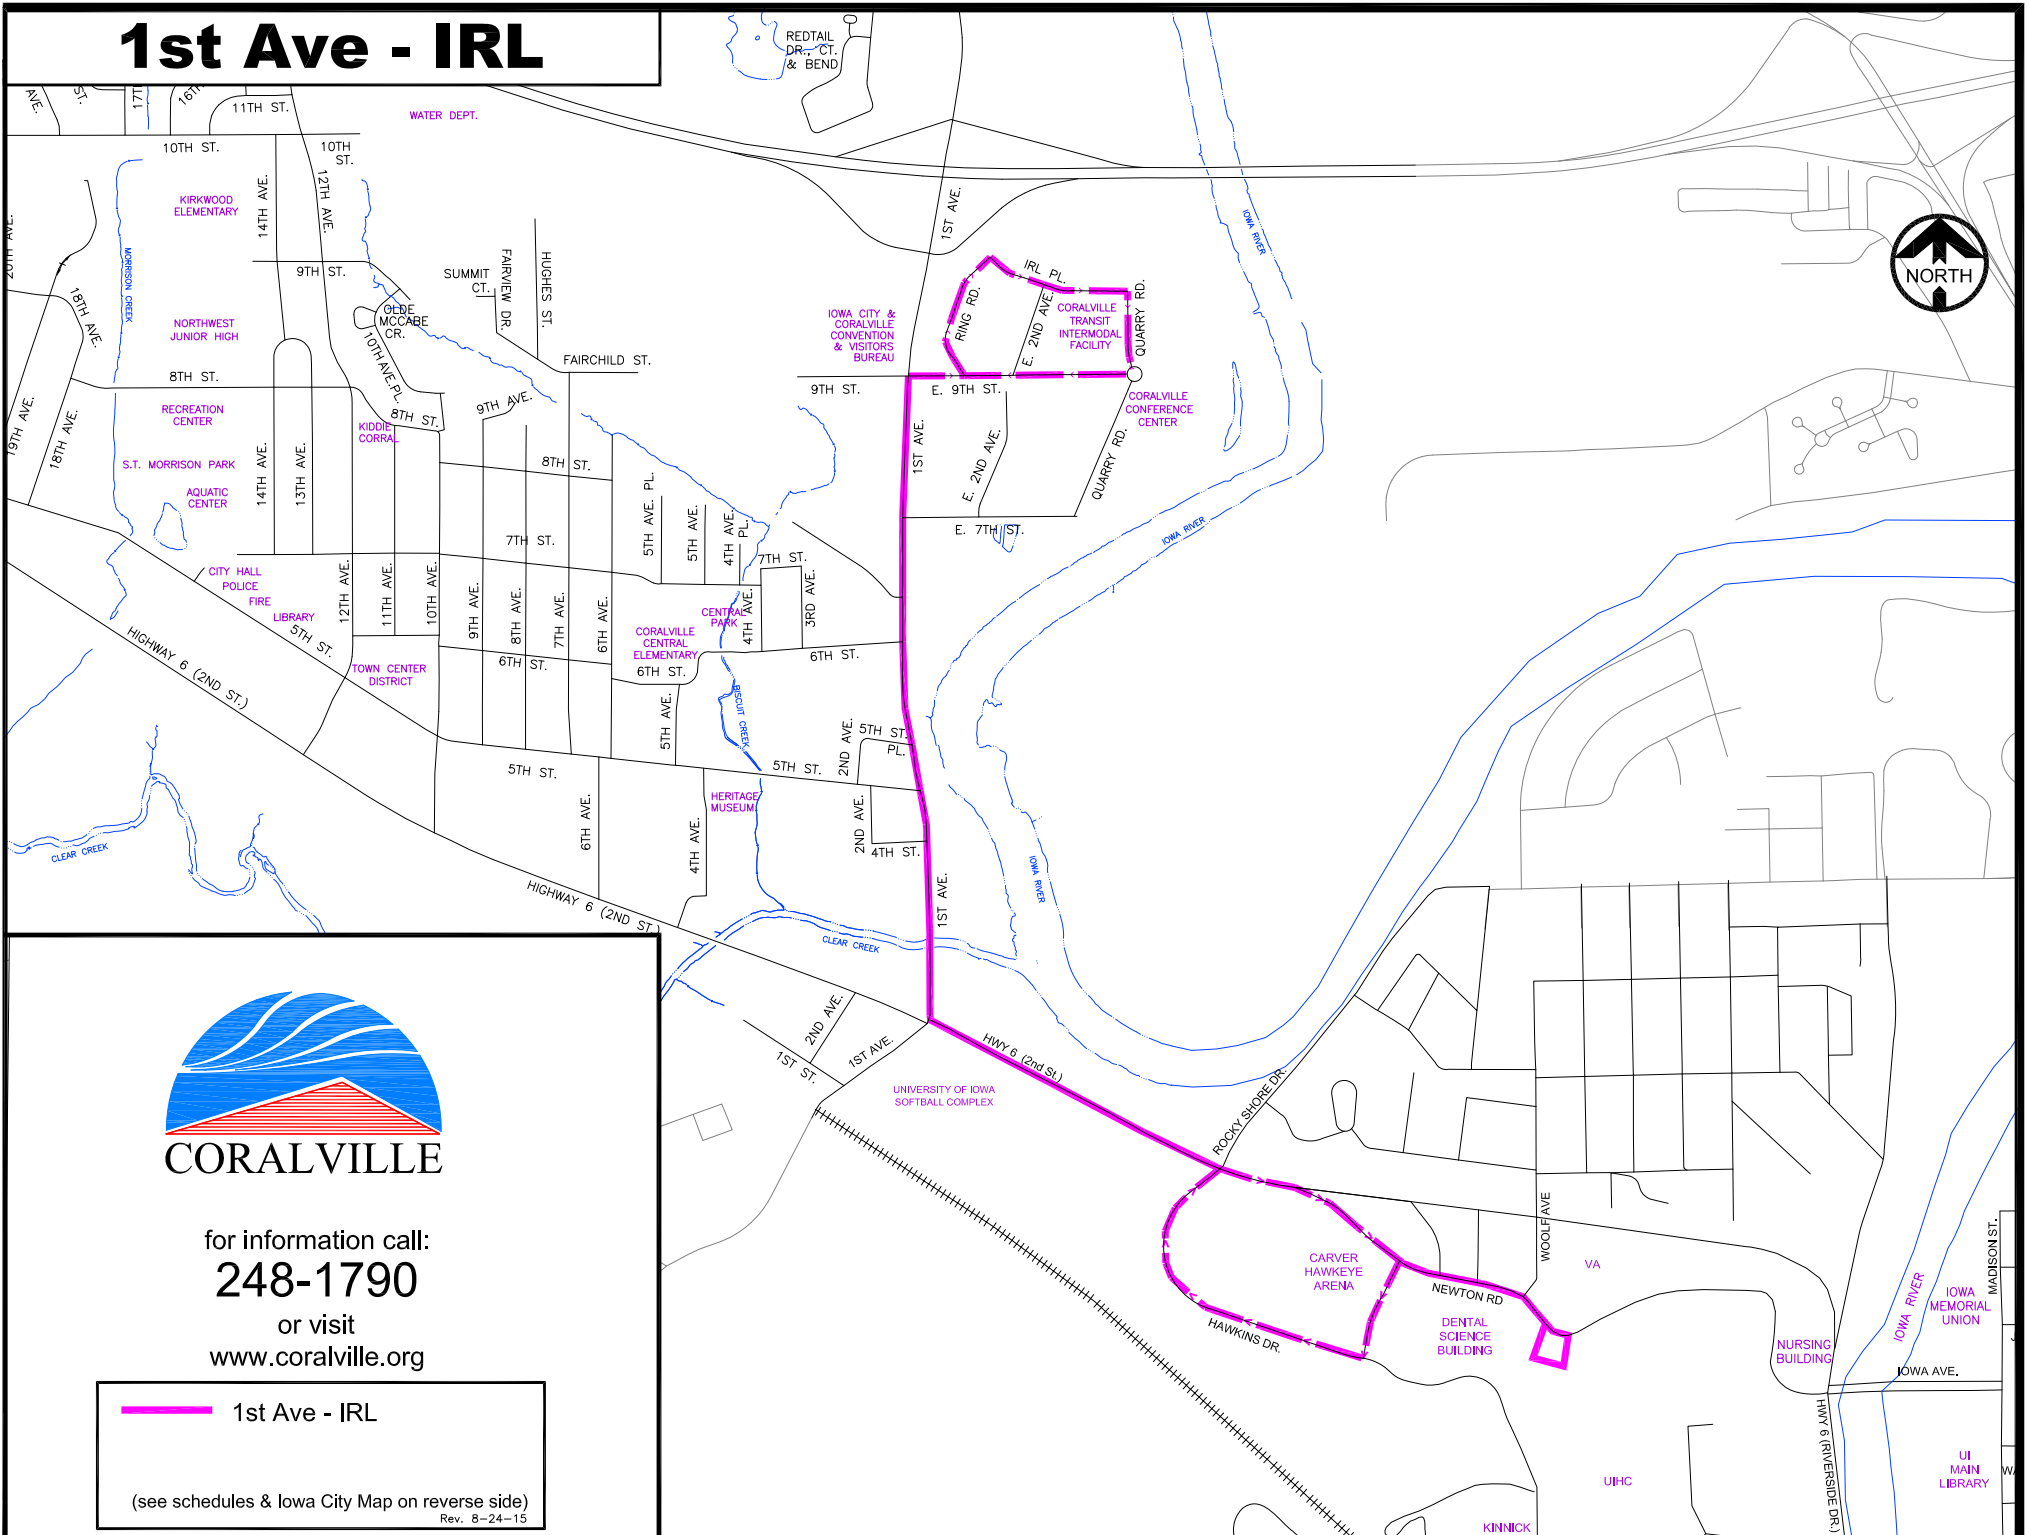

# 1st Ave - IRL

for information call:  
**248-1790**  
 or visit  
[www.coralville.org](http://www.coralville.org)

 1st Ave - IRL

(see schedules & Iowa City Map on reverse side)  
 Rev. 8-24-15

**1st Ave.**

inbound to VA Loop		
Intermodal	1st Ave & 5th St	VA Loop
5000	4031	2050
5:35 AM	5:38	5:45
6:10	6:13	6:20
6:40	6:43	6:50
7:05	7:08	7:15
8:10	8:13	8:20
2:50 PM	2:53	3:00
outbound to Coralville		
VA Loop	Intermodal	1st Ave & 5th St
2050	5000	4030
3:15 PM	3:25	3:32
3:45	3:55	4:02
4:15	4:25	4:32
4:45	4:55	<i>End of Route</i>

Runs MONDAY - FRIDAY only.