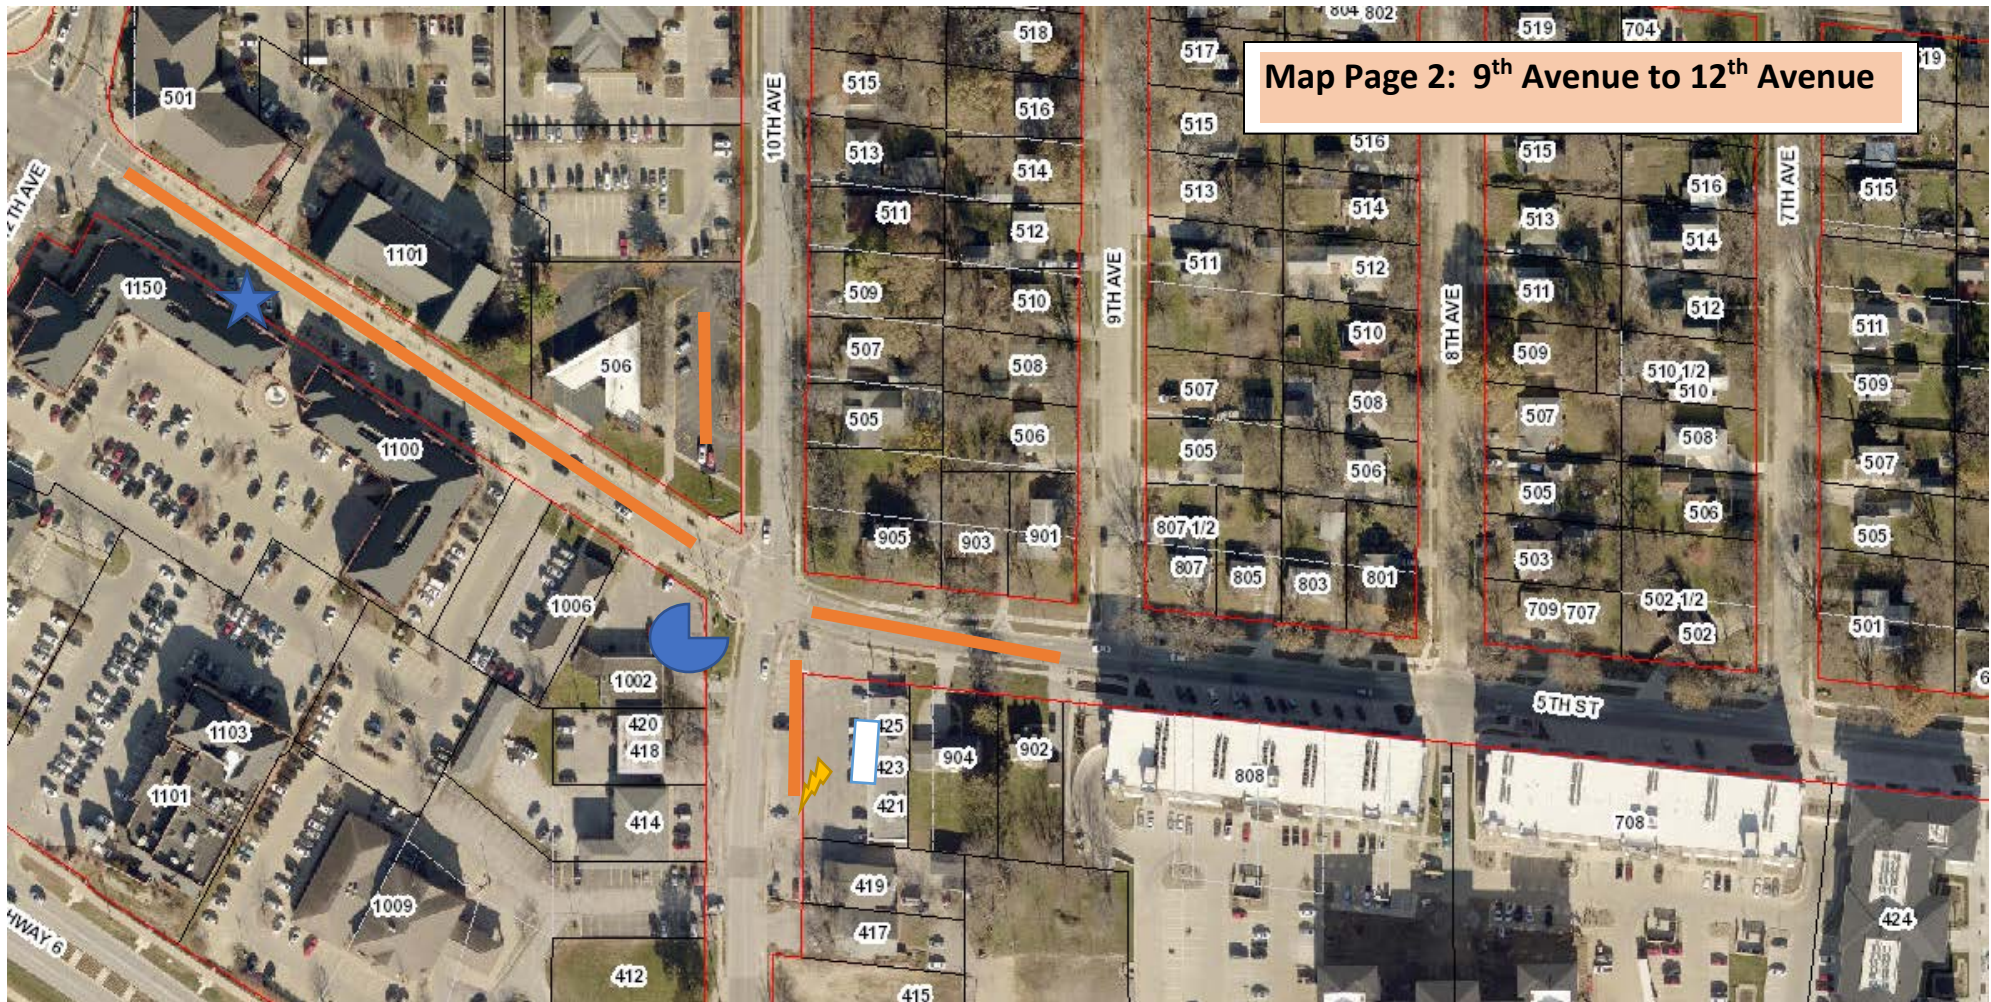

Map Page 2: 9<sup>th</sup> Avenue to 12<sup>th</sup> Avenue

-  = Classic Car Show and Shine
-  = Show and Shine Check In
-  = Musical Theater Open Mic at High Ground Cafe

-  = Coralville Community Food Pantry Ice Cream Social \$2 per scoop. 2<sup>nd</sup> Stage location
-  = Food Vendor Maestro's Empanadas