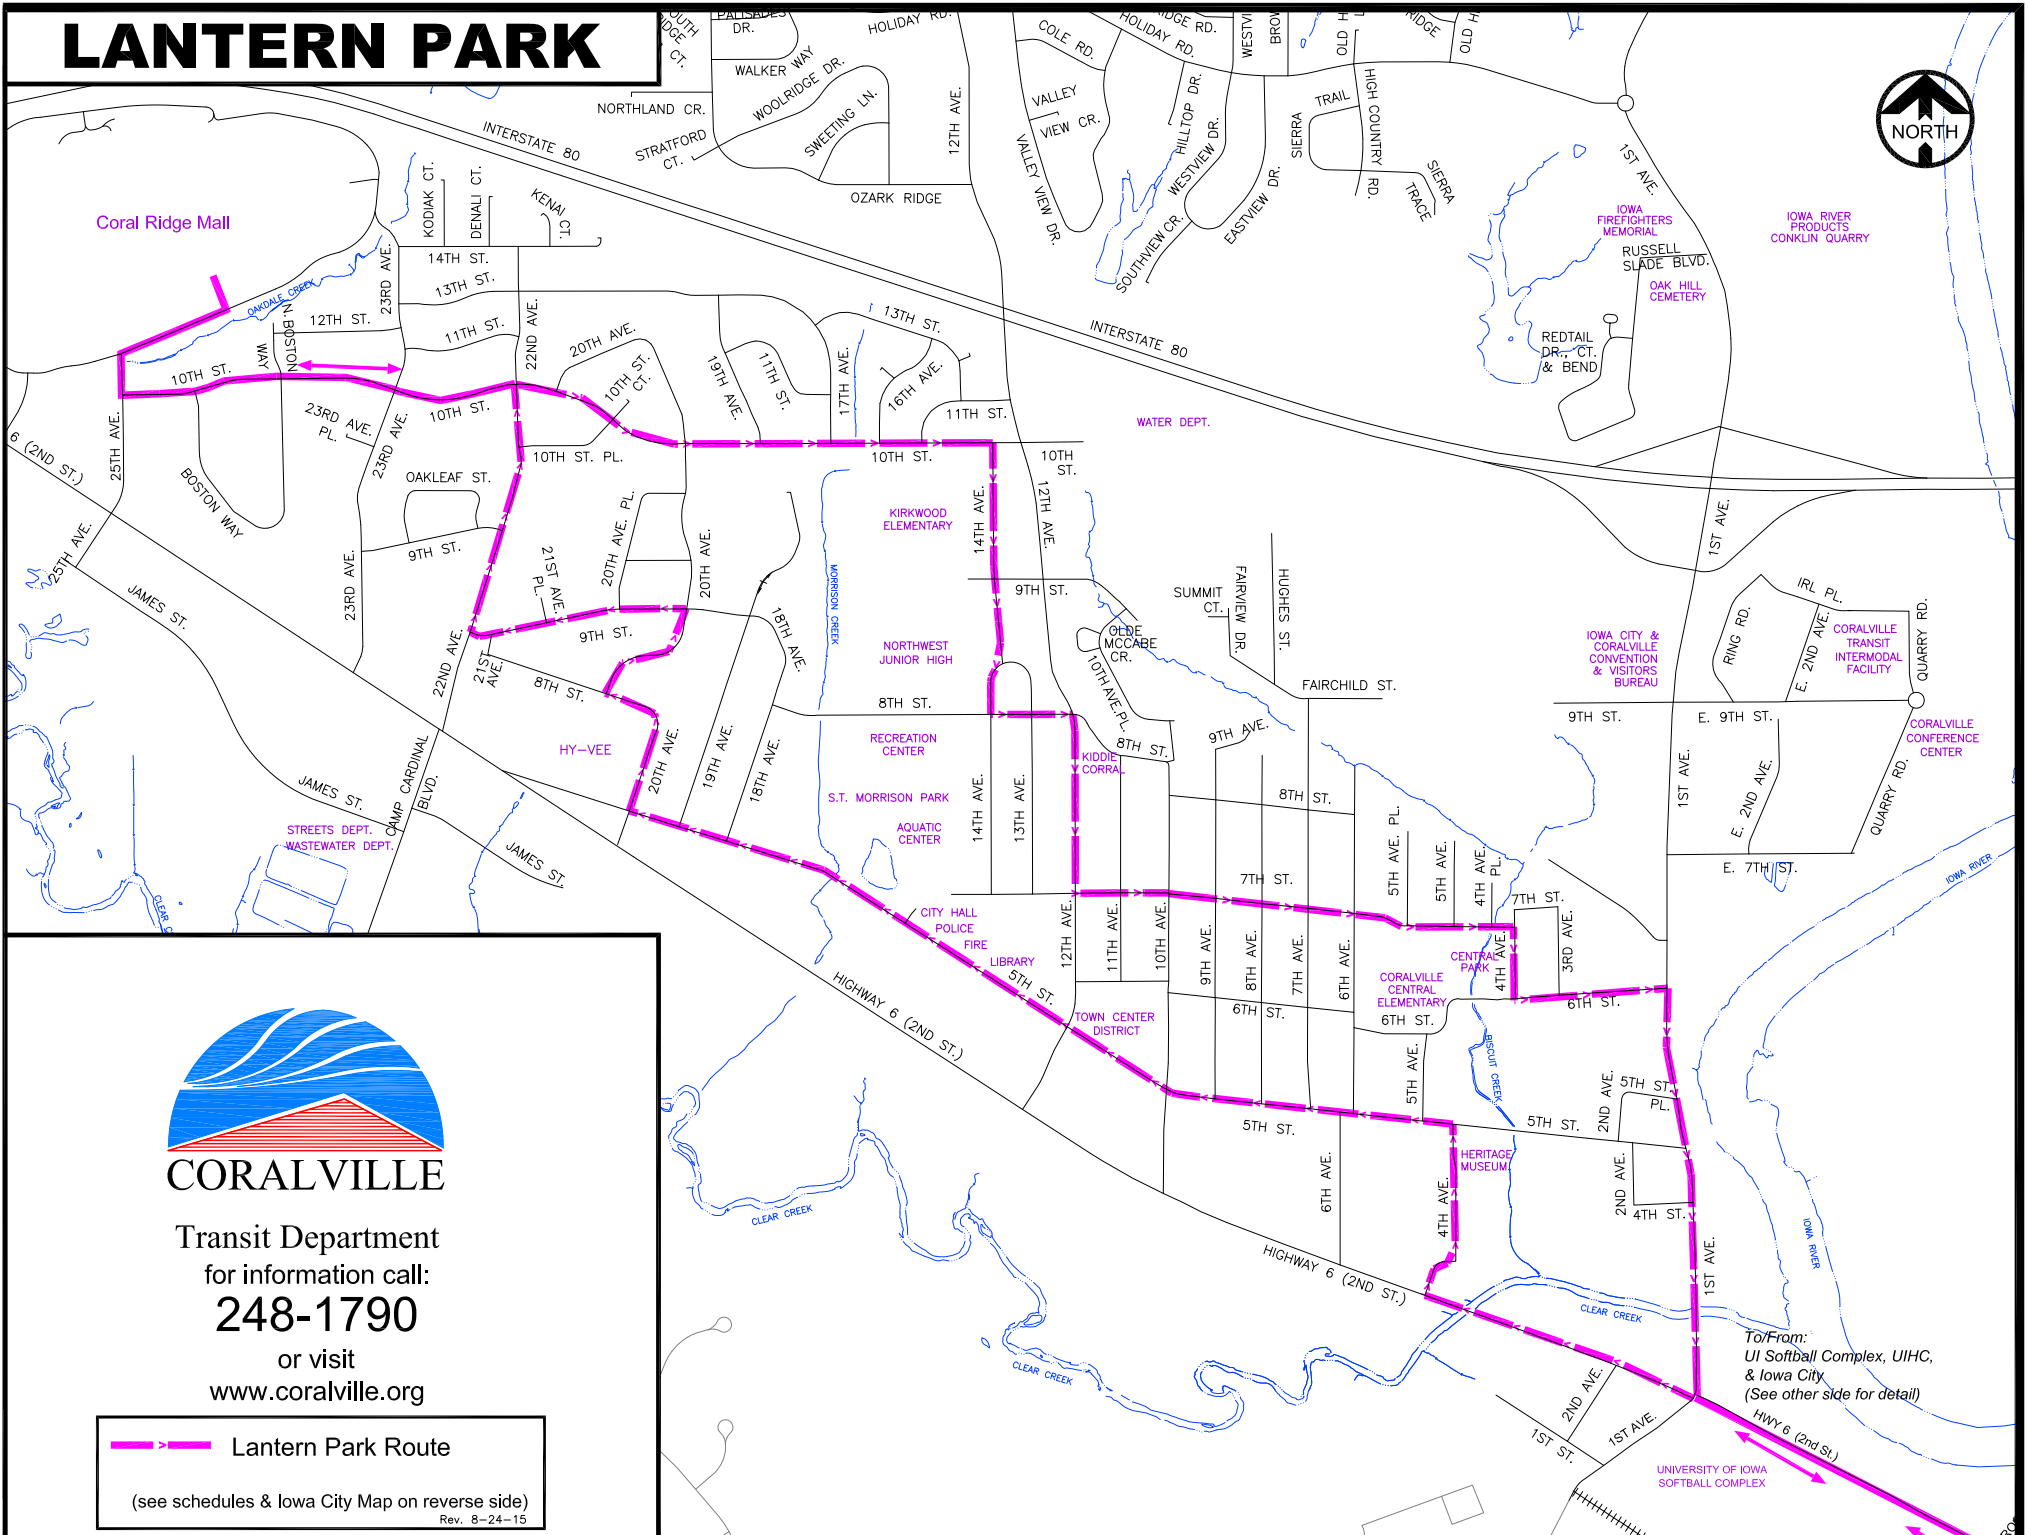

LANTERN PARK

Transit Department
for information call:
248-1790
or visit
www.coralville.org

 Lantern Park Route
(see schedules & Iowa City Map on reverse side)
Rev. 8-24-15

To/From:
UI Softball Complex, UIHC,
& Iowa City
(See other side for detail)

UNIVERSITY OF IOWA
SOFTBALL COMPLEX

LANTERN PARK ROUTE **Runs MONDAY - FRIDAY only.**

OUTBOUND TO CORALVILLE					INBOUND TO IOWA CITY					ARR
LV	LV	LV	LV	LV	LV	LV	LV	LV	LV	ARR
Iowa City 0001	Univ. Hosp. 0253	2nd St & 1st Ave 4015	5th St & 8th Ave 4361	9th St & 20th Ave Pl 4271	C'Ridge Ma I 4220	14th Ave. & 8th St. 4111	6th St & 4th Ave 4051	Univ. Hosp. 0254	Iowa City 0001	
				5:58 AM	6:04	6:10	6:15	6:21	6:27	
				6:28	6:34	6:40	6:45	6:51	6:57	
6:40	6:46	6:51	6:54	6:58	7:04	7:10	7:15	7:21	7:27	
7:10	7:16	7:21	7:24	7:28	7:34	7:40	7:45	7:51	7:57	
7:40	7:46	7:51	7:54	7:58	8:04	8:10	8:15	8:21	8:27	
8:10	8:16	8:21	8:24	8:28	8:34	8:40	8:45	8:51	8:57	
8:40	8:46	8:51	8:54	8:58	9:04	9:10	9:15	9:21	9:27	
9:30	9:36	9:41	9:44	9:48	9:54	10:00	10:05	10:11	10:17	
10:30	10:36	10:41	10:44	10:48	10:54	11:00	11:05	11:11	11:17	
11:30	11:36	11:41	11:44	11:48	11:54	12:00	12:05	12:11	12:17	
12:30	12:36	12:41	12:44	12:48	12:54	1:00	1:05	1:11	1:17	
1:30	1:36	1:41	1:44	1:48	1:54	2:00	2:05	2:11	2:17	
2:30	2:36	2:41	2:44	2:48	2:54	3:00	3:05	3:11	3:17	
3:10	3:16	3:21	3:24	3:28	3:34	3:40	3:45	3:51	3:57	
3:40	3:46	3:51	3:54	3:58	4:04	4:10	4:15	4:21	4:27	
4:10	4:16	4:21	4:24	4:28	4:34	4:40	4:45	4:51	4:57	
4:40	4:46	4:51	4:54	4:58	5:04	5:10	5:15	5:21	5:27	
5:10	5:16	5:21	5:24	5:28	5:34	5:40	5:45	5:51	5:57	
5:40	5:46	5:51	5:54	5:58	6:04	6:10	6:15	6:21	6:27	

SEE NIGHT ROUTE