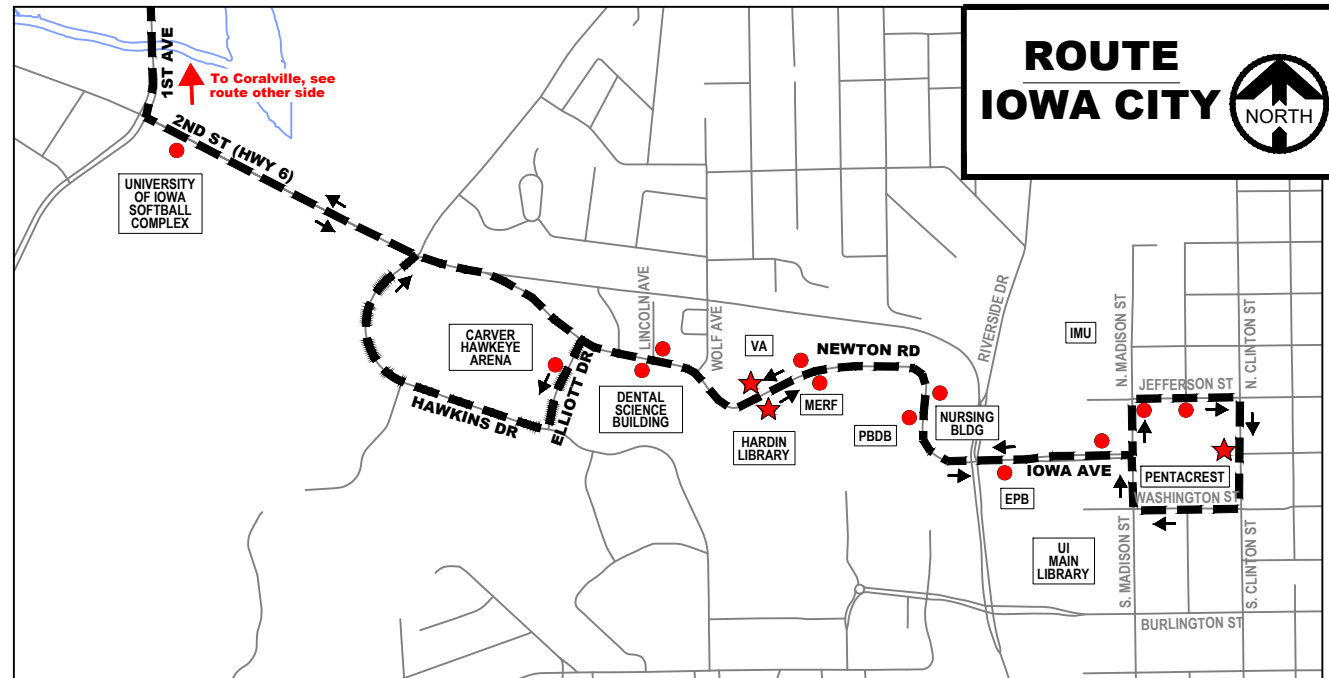

Not all bus stops are listed on the schedule. Each schedule shows timepoints (★) for several bus stops on the map. To know when you should arrive at a bus stop (●) shown on the map, use the time from the timepoints before your stop. It is best to arrive a few minutes early.

for information call:
(319) 248-1790
or visit
www.coralville.org

Route - Iowa City
★ Timepoint
● Bus Stop
 (see schedules & Iowa City map on reverse side)

Rev. 10-19-20

ROUTE IOWA CITY