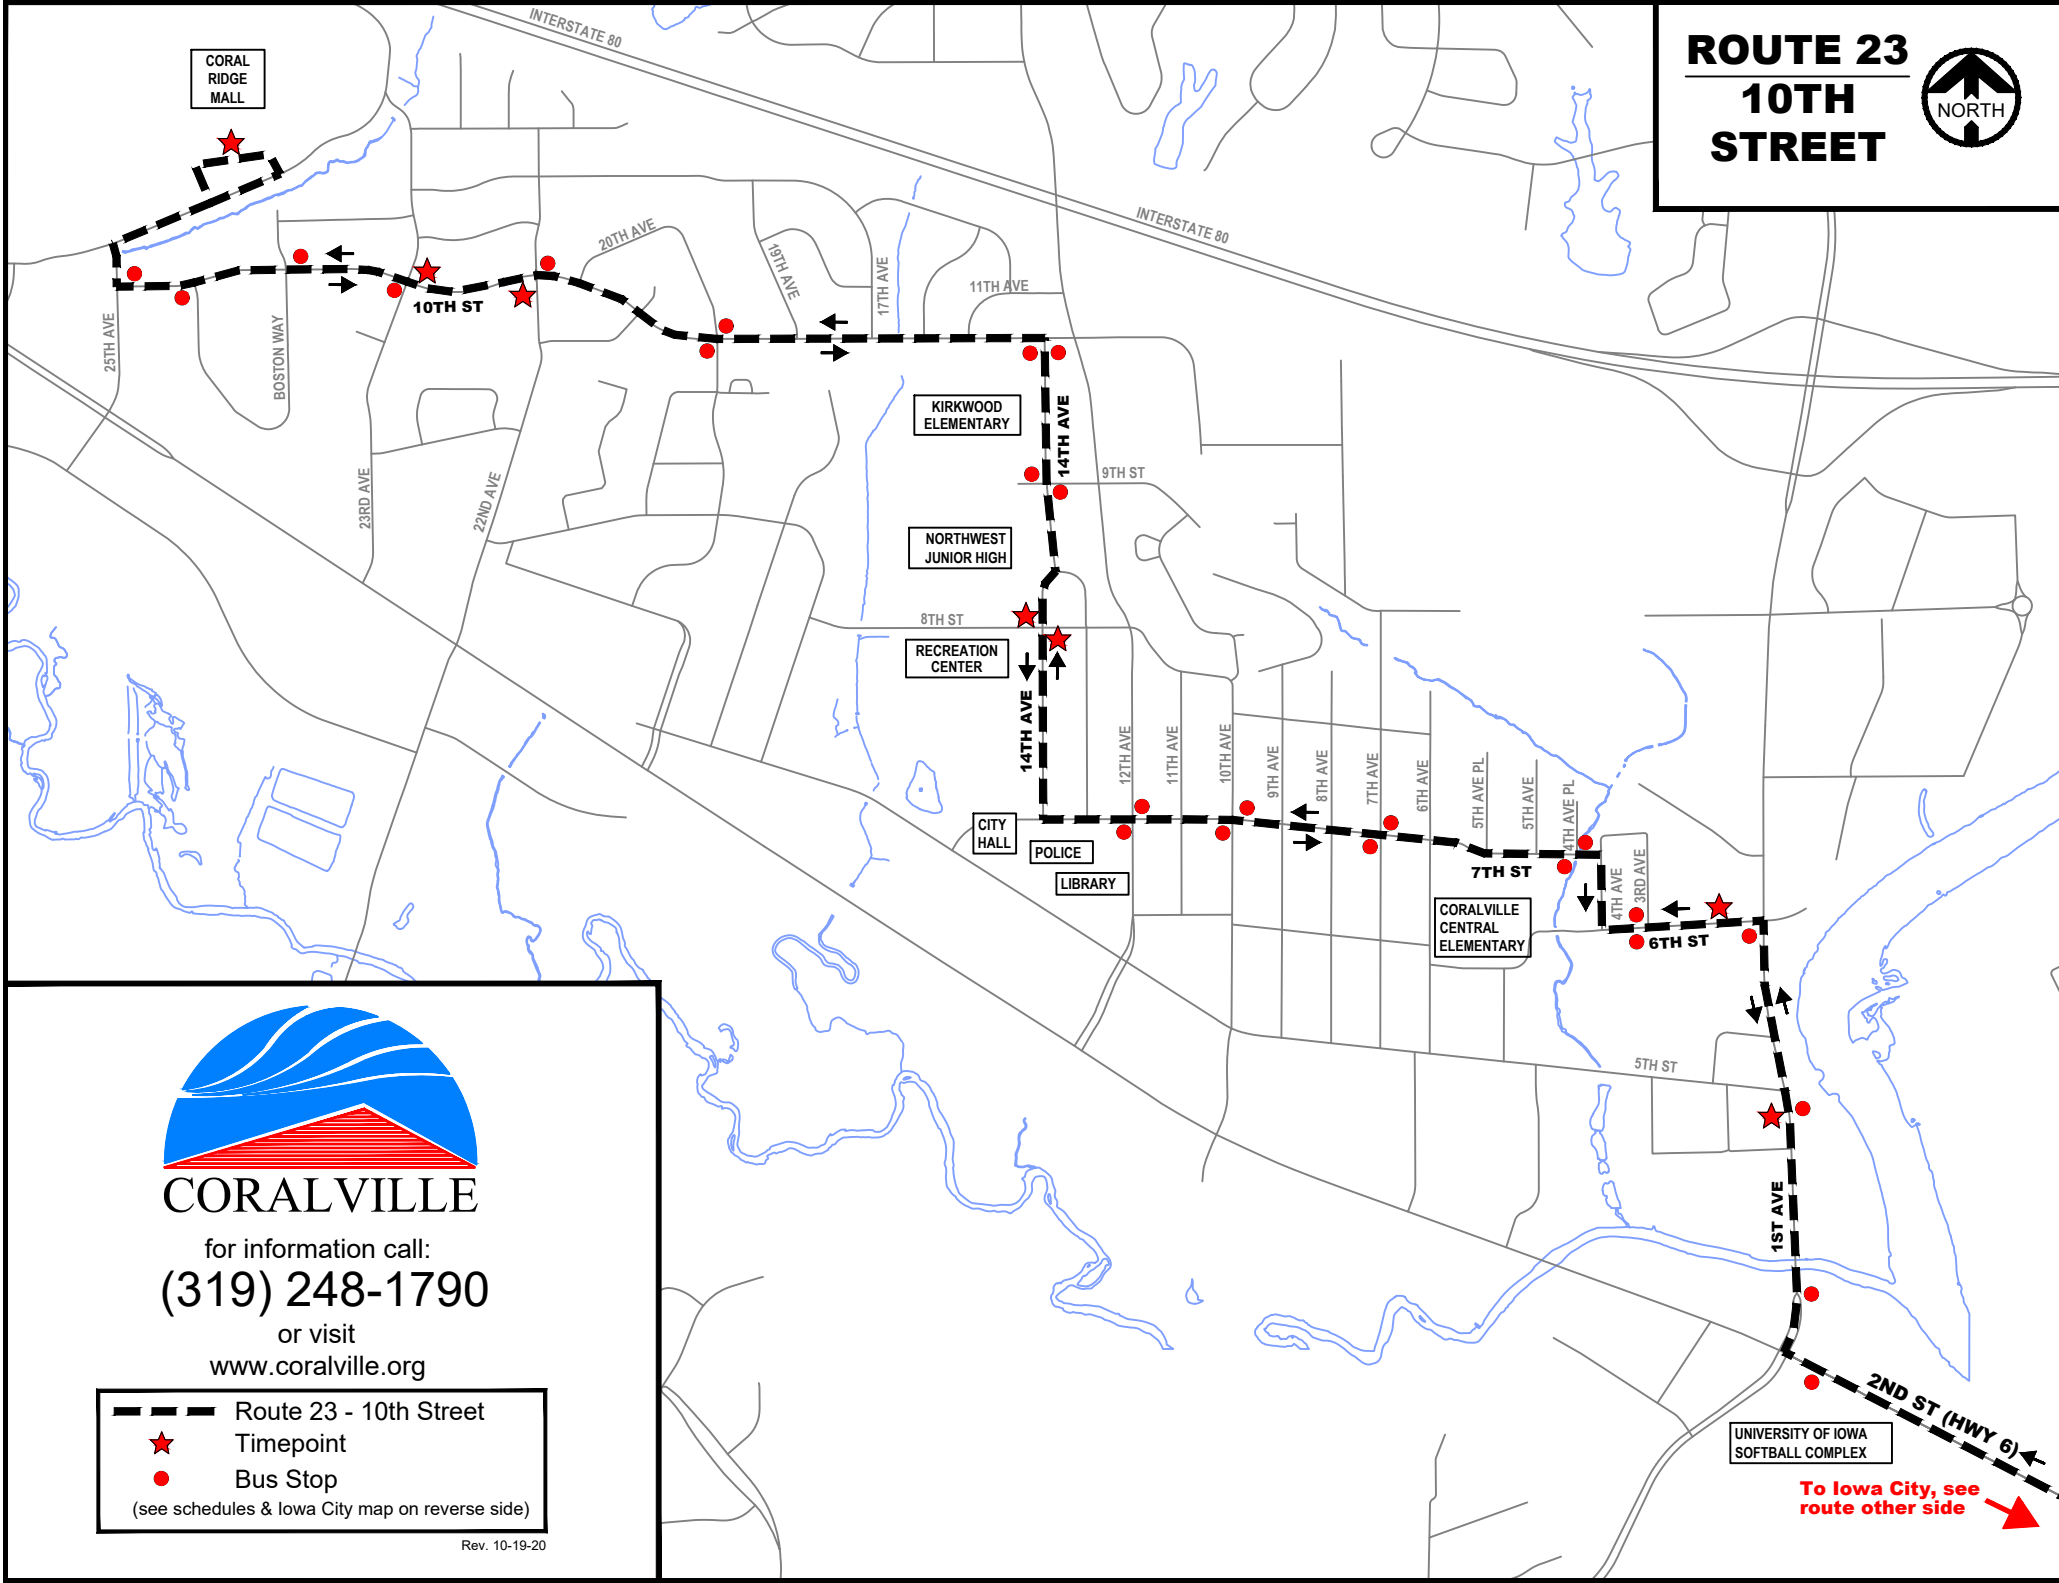

ROUTE 23 10TH STREET

for information call:
(319) 248-1790
or visit
www.coralville.org

- Route 23 - 10th Street
 - ★ Timepoint
 - Bus Stop
- (see schedules & Iowa City map on reverse side)

Rev. 10-19-20

UNIVERSITY OF IOWA
SOFTBALL COMPLEX

To Iowa City, see
route other side

23 10th Street Route

MONDAY - FRIDAY

OUTBOUND TO CORALVILLE

INBOUND TO IOWA CITY

LV	LV	LV	LV	LV	ARR	LV	LV	LV	LV	LV	ARR
Iowa City 0001	VA Hospital 0253	6th St & 1st Ave 4040	14th Ave & 8th St 4110	10th St & 23rd Ave 4190	Coral Ridge Mall 4220	Coral Ridge Mall 4220	10th St & 22nd Ave 4181	14th Ave & 8th St 4111	1st Ave & 5th St 4031	Hardin Library 0254	Iowa City 0001
						5:47 AM	5:50	5:54	5:58	6:04	6:12
						6:17	6:20	6:24	6:28	6:34	6:42
6:15	6:21	6:28	6:32	6:36	6:42	6:47	6:50	6:54	6:58	7:04	7:12
6:45	6:51	6:58	7:02	7:06	7:12	7:17	7:20	7:24	7:28	7:34	7:42
7:15	7:21	7:28	7:32	7:36	7:42	7:47	7:50	7:54	7:58	8:04	8:12
7:45	7:51	7:58	8:02	8:06	8:12	8:17	8:20	8:24	8:28	8:34	8:42
8:15	8:21	8:28	8:32	8:36	8:42	8:47	8:50	8:54	8:58	9:04	9:12
8:45	8:51	8:58	9:02	9:06	9:12	Out of Service					
9:15	9:21	9:28	9:32	9:36	9:42	9:47	9:50	9:54	9:58	10:04	10:12
10:15	10:21	10:28	10:32	10:36	10:42	10:47	10:50	10:54	10:58	11:04	11:12
11:15	11:21	11:28	11:32	11:36	11:42	11:47	11:50	11:54	11:58	12:04	12:12
12:15 PM	12:21	12:28	12:32	12:36	12:42	12:47	12:50	12:54	12:58	1:04	1:12
1:15	1:21	1:28	1:32	1:36	1:42	1:47	1:50	1:54	1:58	2:04	2:12
2:15	2:21	2:28	2:32	2:36	2:42	2:47	2:50	2:54	2:58	3:04	3:12
3:15	3:21	3:28	3:32	3:36	3:42	3:47	3:50	3:54	3:58	4:04	4:12
3:45	3:51	3:58	4:02	4:06	4:12	4:17	4:20	4:24	4:28	4:34	4:42
4:15	4:21	4:28	4:32	4:36	4:42	4:47	4:50	4:54	4:58	5:04	5:12
4:45	4:51	4:58	5:02	5:06	5:12	5:17	5:20	5:24	5:28	5:34	5:42
5:15	5:21	5:28	5:32	5:36	5:42	5:47	5:50	5:54	5:58	6:04	6:12
5:45	5:51	5:58	6:02	6:06	6:12	Out of Service					